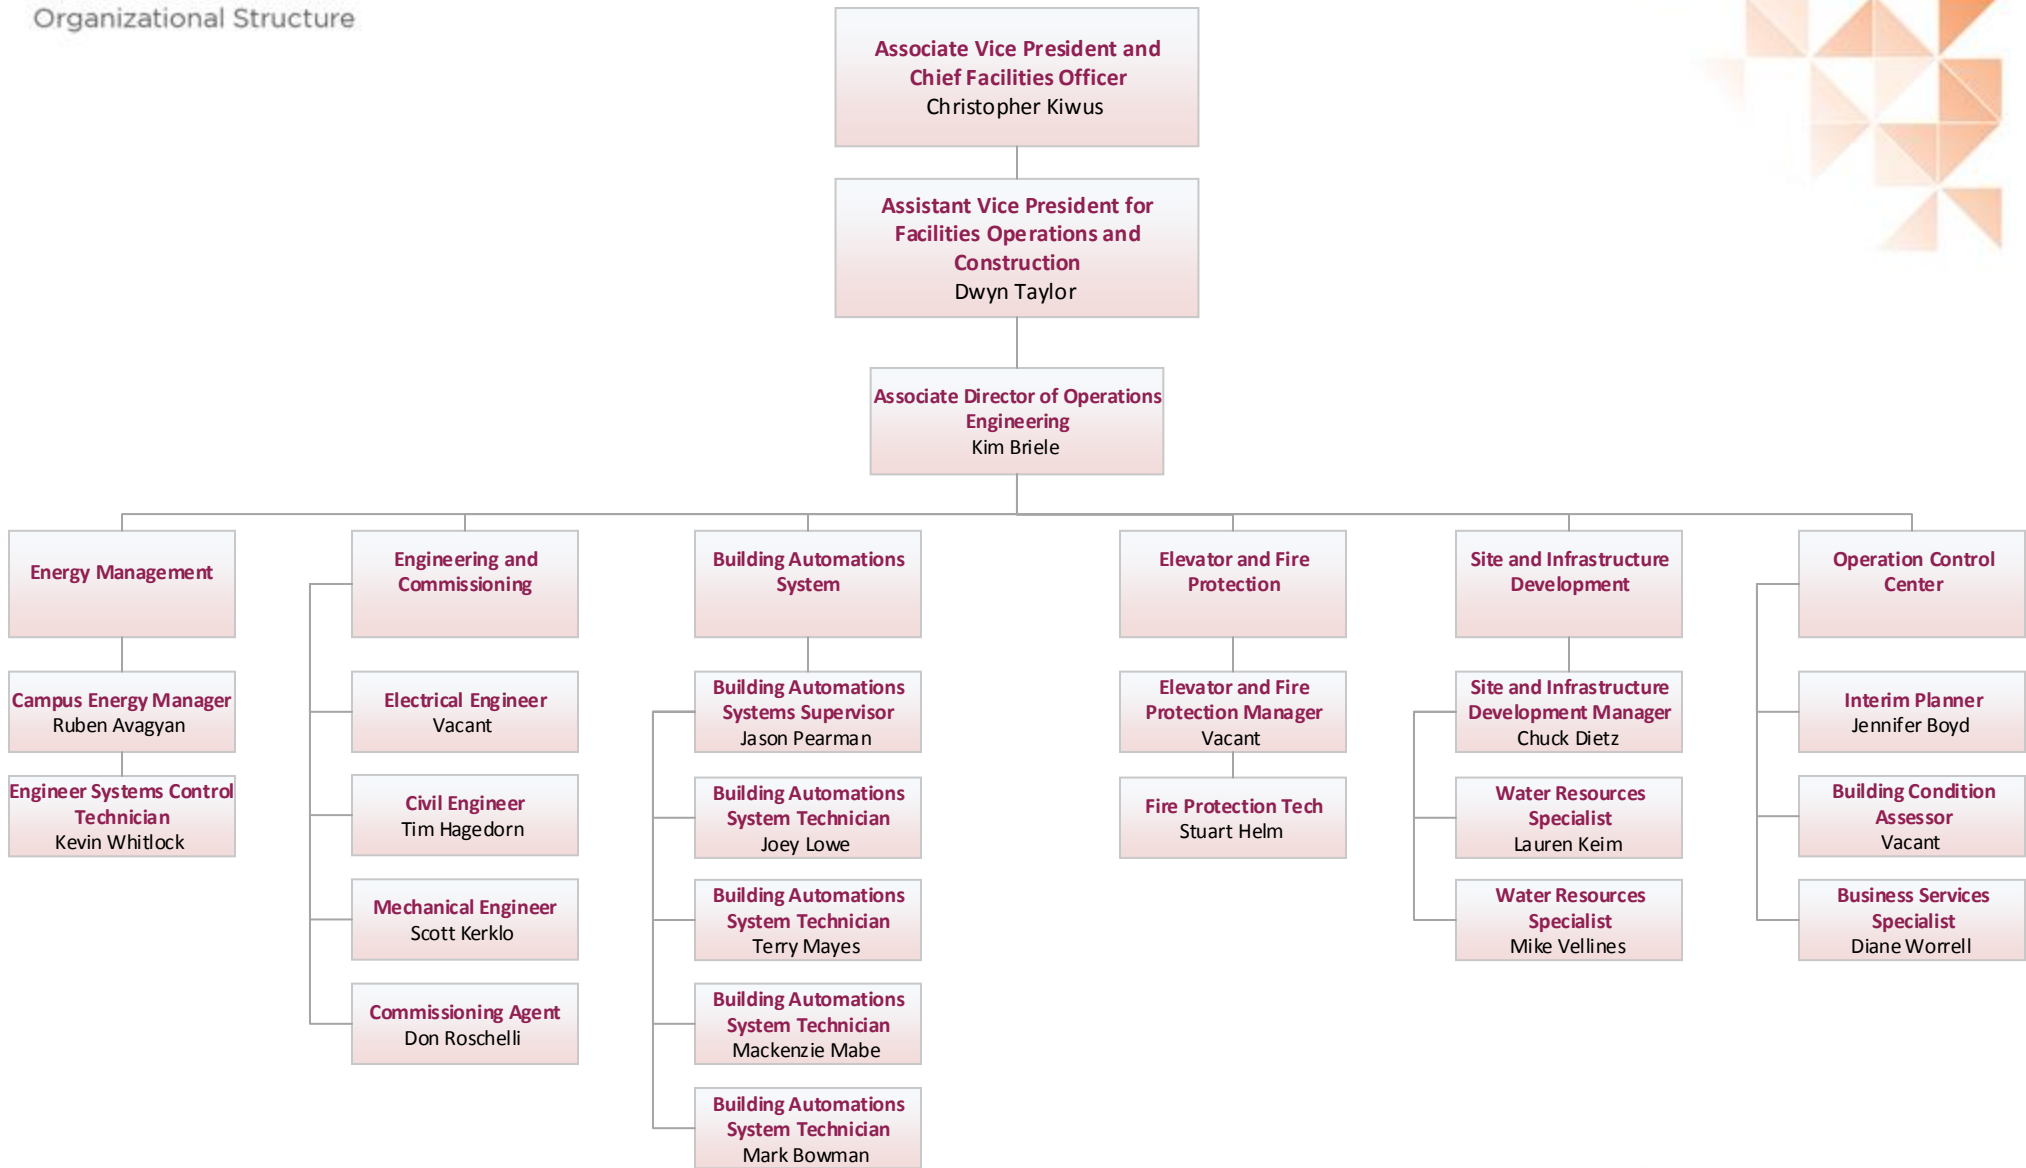

FACILITIES DEPARTMENT

Organizational Structure